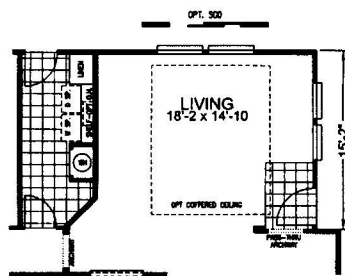

**THE "RANCHO"
MODEL 522D**

APPROX. 1556 SQ. FT.
3 BEDROOM, 2 BATH

OPT RETREAT

OPT UTILITY ROOM