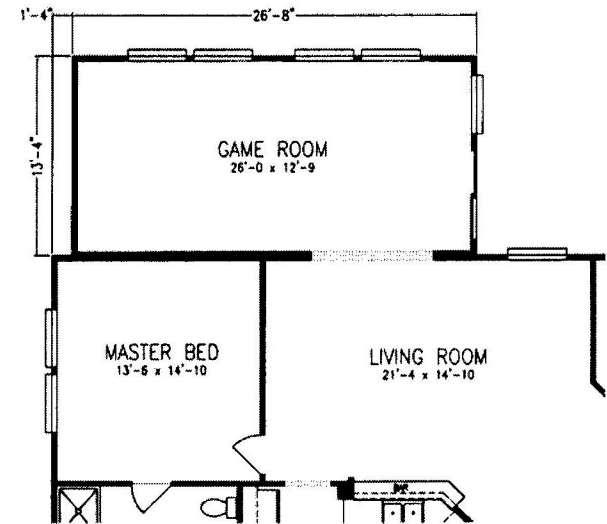

**MODEL 502A**  
 APPROX. 1493 SQ. FT.  
 3 BEDROOM, 2 BATH

**DEN OPT**  
**MODEL 502A**

**"TRADITIONAL HOME"**

**MODEL 502A**  
**4TH BED/DEN TAG OPT**  
 APPROX. 1848 SQ. FT.

**MODEL 502A**  
**GAME ROOM TAG OPT**  
 APPROX. 1848 SQ. FT.