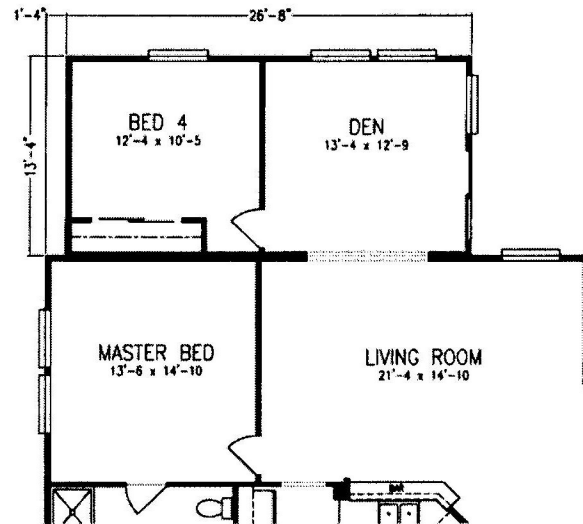

**MODEL 502A**  
 APPROX. 1493 SQ. FT.  
 3 BEDROOM, 2 BATH

**DEN OPT**  
**MODEL 502A**

**"TRADITIONAL HOME"**

**MODEL 502A**  
**4TH BED/DEN TAG OPT**  
 APPROX. 1848 SQ. FT.

**MODEL 502A**  
**GAME ROOM TAG OPT**  
 APPROX. 1848 SQ. FT.