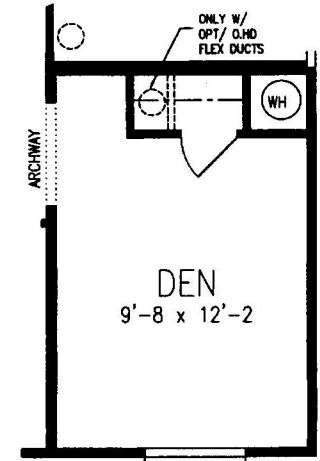

**MODEL 502A**  
 APPROX. 1493 SQ. FT.  
 3 BEDROOM, 2 BATH

**DEN OPT**  
**MODEL 502A**

**"TRADITIONAL HOME"**

**MODEL 502A**  
**4TH BED/DEN TAG OPT**  
 APPROX. 1848 SQ. FT.

**MODEL 502A**  
**GAME ROOM TAG OPT**  
 APPROX. 1848 SQ. FT.