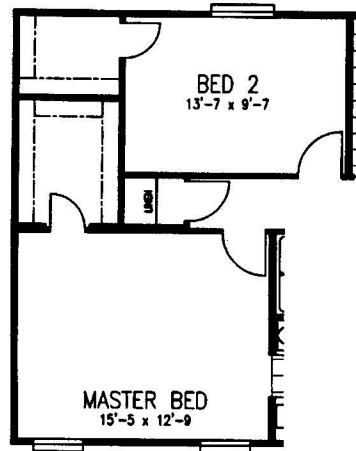

OPT. KITCHEN

MODEL 478A

APPROX. 1165 SQ. FT.
3 BEDROOM, 2 BATH

OPT 2 BED VERSION

STD BAY (HUD)
N/A UBC