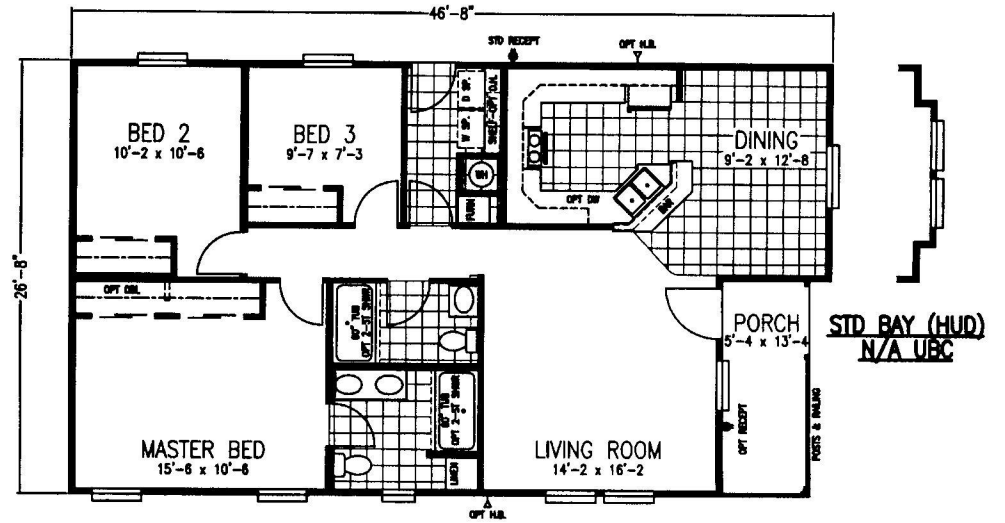

OPT. KITCHEN

MODEL 478A

APPROX. 1165 SQ. FT.
3 BEDROOM, 2 BATH

OPT 2 BED VERSION

STD BAY (HUD)
N/A UBC