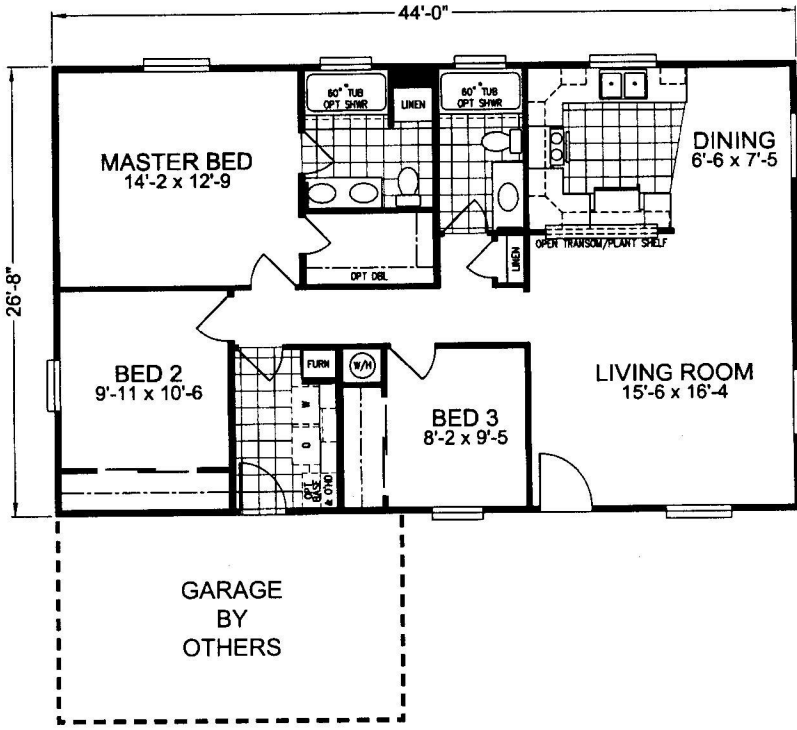

**MODEL 448B**  
APPROX. 1173 SQ. FT.  
3 BEDROOM, 2 BATH

"TRADITIONAL HOME"