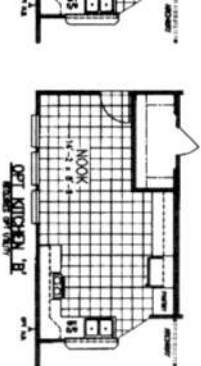

**MODEL 608A**  
 APPROX. 1576 SQ. FT.  
 3 BEDROOM, 2 BATH

**MODEL 648A**  
 APPROX. 1582 SQ. FT.  
 3 BEDROOM, 2 BATH